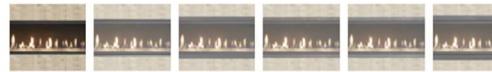

NO TRIM

WHAT'S THE MAGIC

6015 High Output Deluxe

As the largest model in our High Output Linear lineup, the 6015 HO is an excellent home heater and statement piece for great rooms and grand spaces. This model brings the heat with an impressive 56,000 BTUs and 2,800 square foot heating capacity. This "clean face" fireplace offers you the choice of elegant, decorative trims and optional Fyre-Art™. The 6015 HO is a Deluxe model that features the GreenSmart® Remote Control, Accent Lights and a 180 CFM convection fan.

WATCH A VIDEO ON THIS FIREPLACE