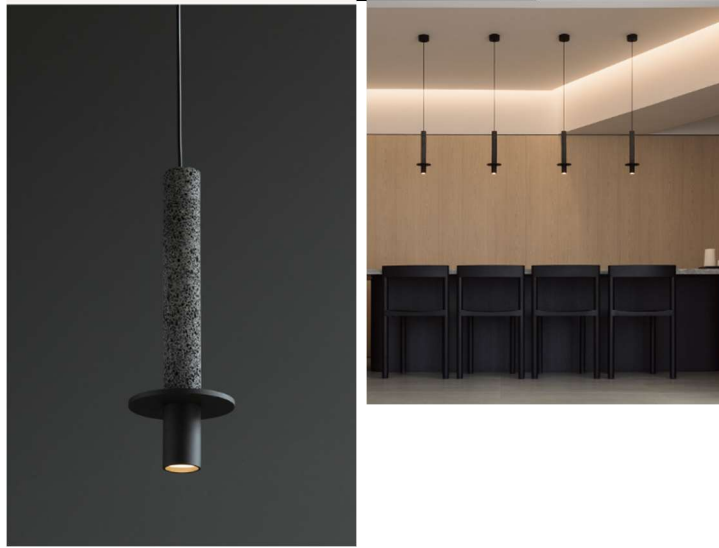

LIGHTING

EXTERIOR

WAC Lighting Caliber 2 Light 14" Tall LED Outdoor Wall Sconce
Model: WS-W36614-BK

DINING CHANDELIER

PRIMARY BATH VANITY

KITCHEN FLUSH MOUNT

Kos Round LED Flushmount

BATH 2 & BATH 4 VANITY